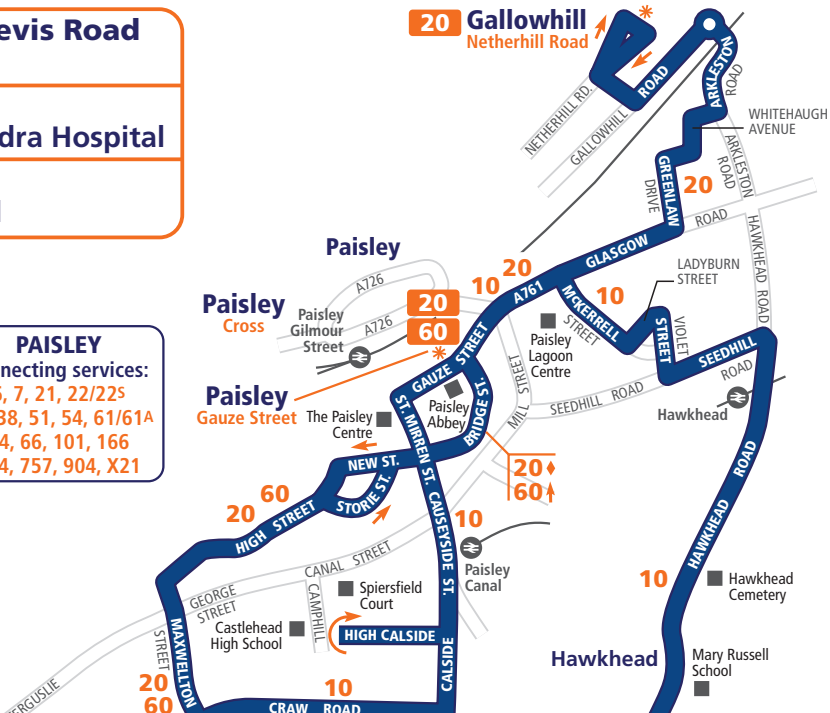

McGill's

10

**Royal Alexandra to Ben Nevis Road
via Paisley**

20

**Spateston to Gallowhill
via Paisley and Royal Alexandra Hospital**

60

**Foxbar to Paisley
via Royal Alexandra Hospital**

PAISLEY
connecting services:
6, 7, 21, 22/22S
26, 38, 51, 54, 61/61A
64, 66, 101, 166
264, 757, 904, X21