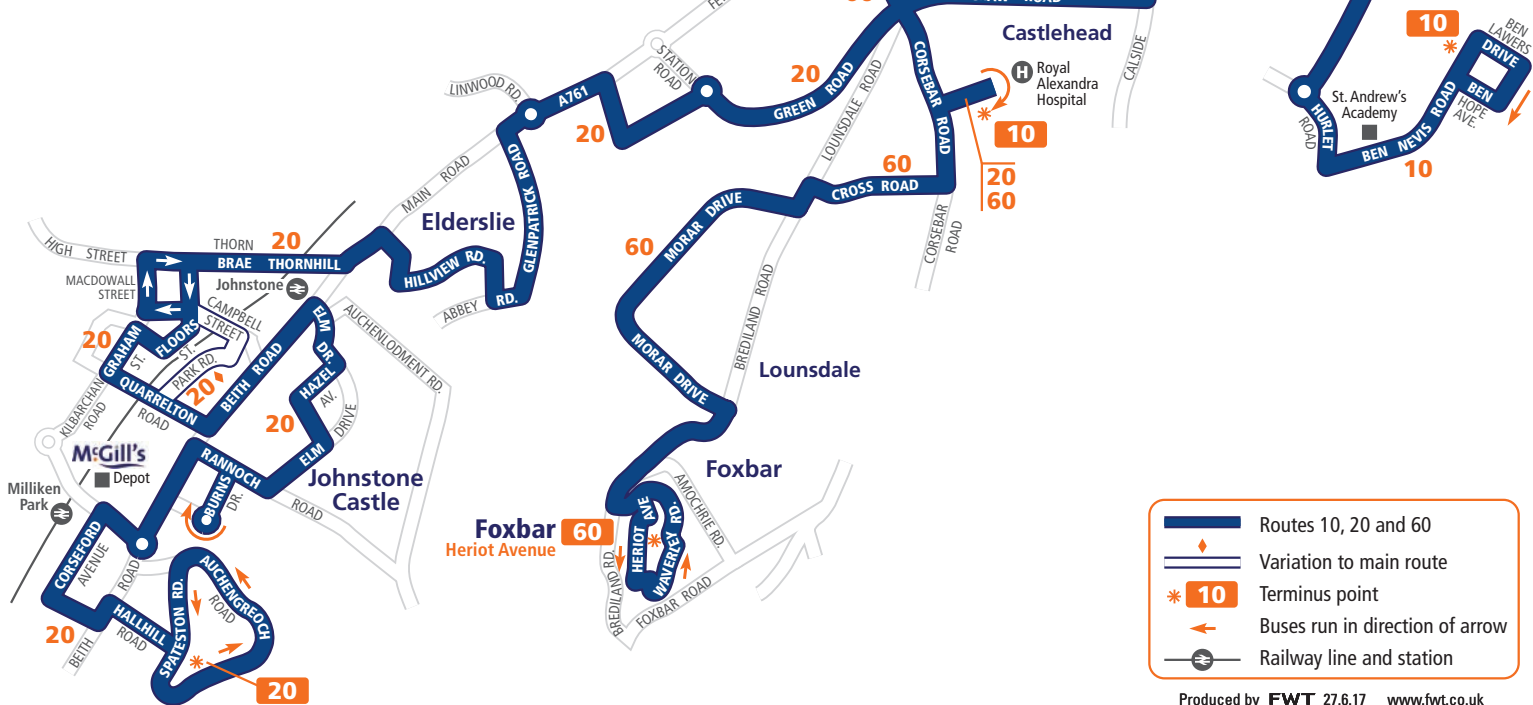

**Sign up for your FREE GoSmart card today at
www.mcgillsbuses.co.uk**

McGill's

10

**Royal Alexandra to Ben Nevis Road
via Paisley**

20

**Spateston to Gallowhill
via Paisley and Royal Alexandra Hospital**

60

**Foxbar to Paisley
via Royal Alexandra Hospital**

PAISLEY
connecting services:
6, 7, 21, 22/22S
26, 38, 51, 54, 61/61A
64, 66, 101, 166
264, 757, 904, X21

Great Value Fares on the...

10/20/60

and across the network