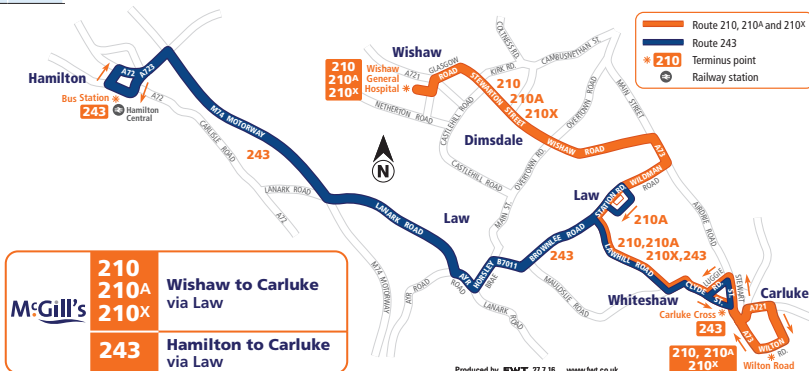

Carluke - Wishaw General Hospital **H** via Law

210

Carluke - Hamilton Bus Station via Law

243

2

Sunday from 23 July 2017

Code	SPT	SPT	SPT	SPT	SPT		SPT	SPT	SPT
Service No.	210	210	210	210	210	Then at these times each hour until	210	210	210
Carluke, Wilton Road	-	-	08.30	09.48	10.48		21.48	22.48	23.48
Carluke, Mount Stewart Street	-	07.15	08.36	09.54	10.54		21.54	22.54	23.54
Carluke, Stewart Street	06.15	07.16	08.37	09.55	10.55		21.55	22.55	23.55
Lawhill	06.21	-	08.43	10.01	11.01		22.01	23.01	-
Law Village	06.23	-	08.45	10.03	11.03		22.03	23.03	-
Wishaw, Main Street	06.33	07.27	08.55	10.13	11.13		22.13	23.13	-
Wishaw General Hospital H	06.36	07.30	08.58	10.16	11.16	22.16	23.16	-	

Sunday from 23 July 2017

Code	SPT	SPT	SPT	SPT		SPT	SPT
Service No.	210	210	210	210	Then at these times each hour until	210	210
Wishaw General Hospital H	07.00	08.09	09.20	10.20		22.20	23.20
Wishaw, Main Street	07.03	08.12	09.23	10.23		22.23	23.23
Law Village	-	-	09.33	10.33		22.33	23.33
Lawhill	-	-	09.35	10.35		22.35	23.35
Carluke, Kirkton Street	07.15	08.24	09.42	10.42		22.42	23.42
Carluke, Wilton Street	-	08.30	09.48	10.48		22.48	23.48

Codes: SPT Operated by McGill's on behalf of SPT.

Sign up for your FREE GoSmart card at www.mcgillsbuses.co.uk