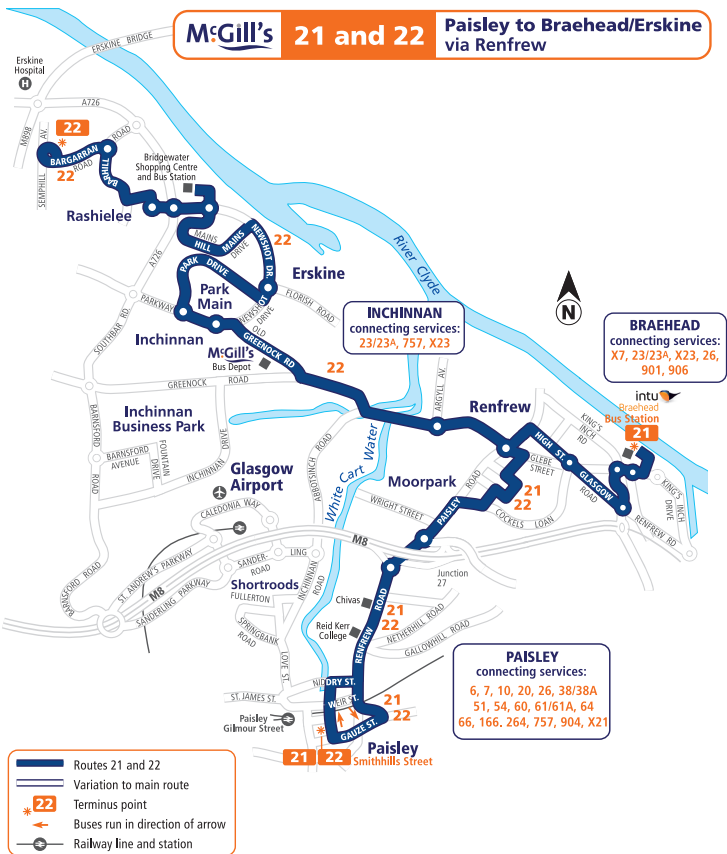

For services to
QEUH please use
 your service 17
 from Paisley

EVERY 30 MINS (SUNDAY)

Intu Braehead/Erskine - Paisley via Renfrew

SUNDAY from 13 May 2018

Service No.	225	225	225	225	21	225	21	225	225	21	225	21	225	21	225	225	21	225	21	225	21
Intu Braehead	-	-	-	-	09.34	-	10.34	-	-	11.34	-	12.34	-	13.34	-	-	14.34	-	15.34	-	16.34
Erskine, Sempill Avenue	-	-	08.15	09.00	-	09.45	-	10.30	11.15	-	12.00	-	12.45	-	13.30	14.15	-	15.00	-	15.45	-
Bargarran	-	-	08.20	09.05	-	09.50	-	10.35	11.20	-	12.05	-	12.50	-	13.35	14.20	-	15.05	-	15.50	-
Bridgewater Shopping Centre	-	-	08.25	09.10	-	09.55	-	10.40	11.25	-	12.10	-	12.55	-	13.40	14.25	-	15.10	-	15.55	-
Mains Drive	-	-	08.27	09.12	-	09.57	-	10.42	11.27	-	12.12	-	12.57	-	13.42	14.27	-	15.12	-	15.57	-
Park Drive	-	-	08.31	09.16	-	10.01	-	10.46	11.31	-	12.16	-	13.01	-	13.46	14.31	-	15.16	-	16.01	-
Greenock Road, Bus Stance	-	-	08.35	09.20	-	10.05	-	10.50	11.35	-	12.20	-	13.05	-	13.50	14.35	-	15.20	-	16.05	-
Inchinnan Depot	07.14	07.59	-	-	-	-	-	-	-	-	-	-	-	-	-	-	-	-	-	-	-
Renfrew Cross	07.19	08.04	08.41	09.26	09.42	10.11	10.42	10.56	11.41	11.42	12.26	12.42	13.11	13.42	13.56	14.41	14.42	15.26	15.42	16.11	16.42
Newmains Road	-	-	-	-	09.49	-	10.49	-	-	11.49	-	12.49	-	13.49	-	-	14.49	-	15.49	-	16.49
Clydesdale Avenue	07.25	08.10	08.49	09.34	-	10.19	-	11.04	11.49	-	12.34	-	13.19	-	14.04	14.49	-	15.34	-	16.19	-
Paisley, Smithhills Street	07.29	08.14	08.54	09.39	09.58	10.24	10.58	11.09	11.54	11.58	12.39	12.58	13.24	13.58	14.09	14.54	14.58	15.39	15.58	16.24	16.58

H For services to
**QEUH please use
 your service
 23 from Renfrew &
 Braehead**
**EVERY 20 MINS
 (SUNDAY)**

McGill's

21 and 22

Paisley to Braehead/Erskine via Renfrew

Download our free m-ticket app from

Register for your free go smart card at our website