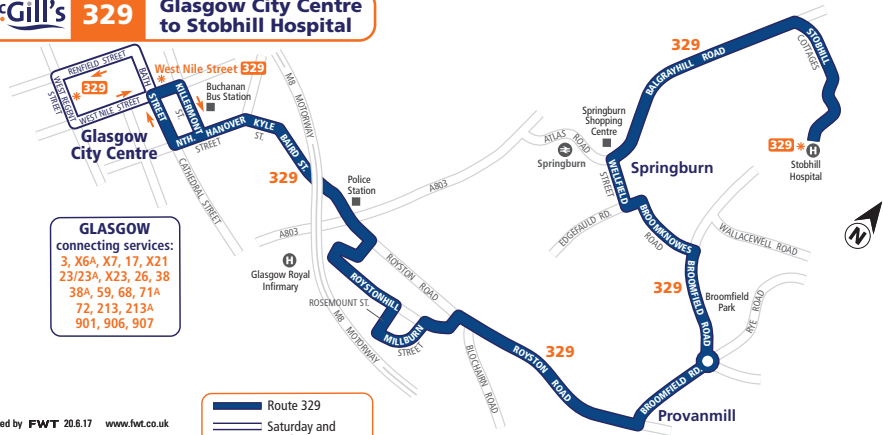

SATURDAY & SUNDAY from 16 July 2017

Code	SPT/S	SPT	SPT	SPT
Service No.	329	329	329	329
Glasgow, West Regent Street	07.11	08.11	17.11	18.11
Roystonhill	07.22	08.22	17.22	18.22
Springburn Shopping Centre	07.33	08.33	17.33	18.33
Stobhill Hospital 	07.39	08.39	17.39	18.39

Then every hour until

SATURDAY & SUNDAY from 16 July 2017

Code	SPT/S	SPT	SPT	SPT
Service No.	329	329	329	329
Stobhill Hospital 	07.43	08.43	16.43	17.43
Springburn Shopping Centre	07.49	08.49	16.49	17.49
Roystonhill	08.00	09.00	17.00	18.00
Glasgow, West Regent Street	08.11	09.11	17.11	18.11

Codes: **SPT** Operated by McGill's on behalf of SPT.
S Operates Saturday only.

McGill's **329** Glasgow City Centre to Stobhill Hospital

Produced by **FWT** 20.6.17 www.fwt.co.uk

08000 51 56 51