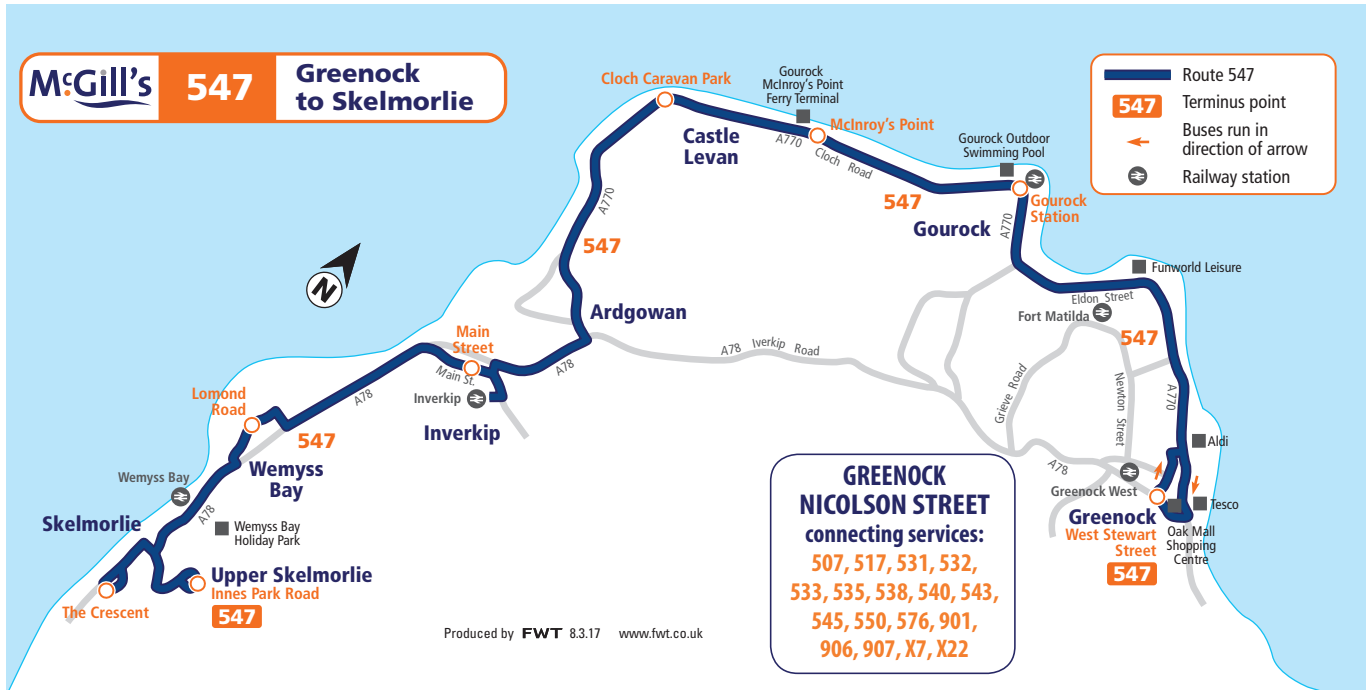

McGill's

547

Greenock to Skelmorlie

Route 547

Terminus point

Buses run in direction of arrow

Railway station

GREENOCK NICOLSON STREET
connecting services:
507, 517, 531, 532,
533, 535, 538, 540, 543,
545, 550, 576, 901,
906, 907, X7, X22