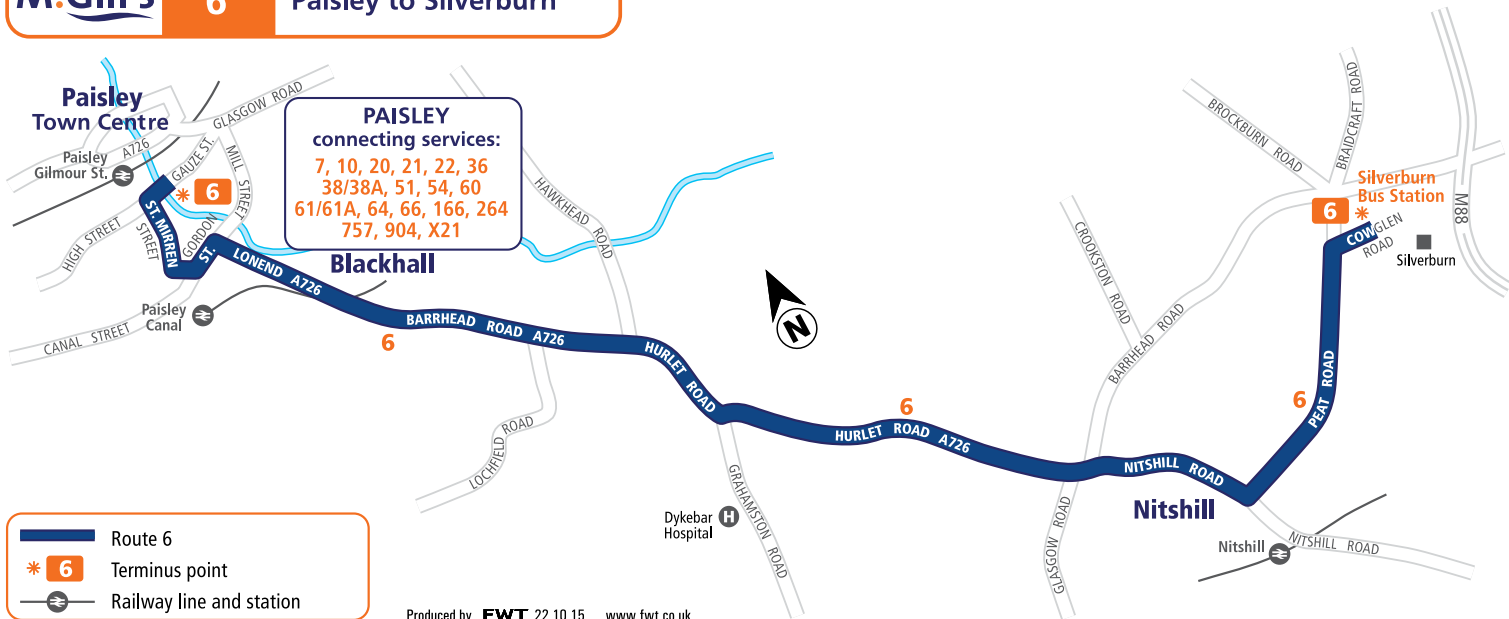

MONDAY – SATURDAY from 7 May 2018

Service No.	6	6	6	6	6	6	6	6	6	6	6
Inchinnan Depot	07.30	-	-	-	-	-	-	-	-	-	-
Paisley, Gauze Street	07.40	08.30	09.30	10.30	11.30	12.55	13.55	14.55	15.55	16.55	17.50
Lonend	07.45	08.35	09.35	10.35	11.35	13.00	14.00	15.00	16.00	17.00	17.55
Hurlet Road/Grahamston Place	07.50	08.40	09.40	10.40	11.40	13.05	14.05	15.05	16.05	17.05	18.00
Peat Road/Nitshill Road	07.56	08.46	09.46	10.46	11.46	13.11	14.11	15.11	16.11	17.11	18.06
Silverburn SILVERBURN	07.59	08.49	09.49	10.49	11.49	13.14	14.14	15.14	16.14	17.14	18.09

MONDAY – SATURDAY from 7 May 2018

Service No.	6	6	6	6	6	6	6	6	6	6	6
Silverburn SILVERBURN	08.02	08.52	09.52	10.52	11.52	13.17	14.17	15.17	16.17	17.17	18.12
Peat Road/Nitshill Road	08.06	08.56	09.56	10.56	11.56	13.21	14.21	15.21	16.21	17.21	18.16
Hurlet Road/Grahamston Place	08.12	09.02	10.02	11.02	12.02	13.27	14.27	15.27	16.27	17.27	18.22
Lonend	08.19	09.09	10.09	11.09	12.09	13.34	14.34	15.34	16.34	17.34	18.29
Paisley, Gauze Street	08.24	09.14	10.14	11.14	12.14	13.39	14.39	15.39	16.39	17.39	18.34
Inchinnan Depot	-	-	-	-	-	-	-	-	-	-	18.44

SPEED UP YOUR JOURNEY WITH FASTER WAYS TO PAY

GO CONTACTLESS

GO MOBILE

Use your contactless device or card.

Download your free m-ticket app from

GOSMART

Register for your free card at www.mcgillsbuses.co.uk

We're on a journey to make buying your bus ticket **quicker, easier** and more **convenient!**

GET IN TOUCH

enquiries@mcgillsbuses.co.uk

08000 51 56 51

www.mcgillsbuses.co.uk