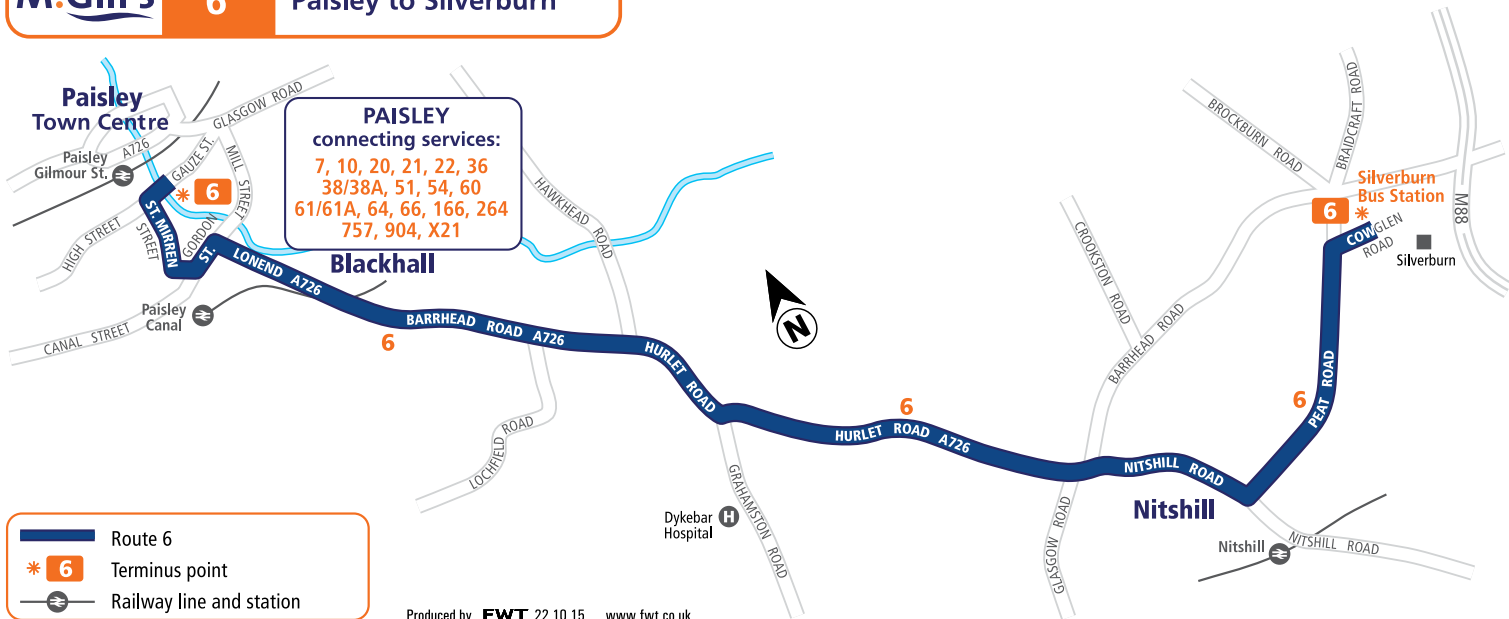

MONDAY - SATURDAY from 7 May 2018

Service No.	6	6	6	6	6	6	6	6	6	6	6
Inchinnan Depot	07.30	-	-	-	-	-	-	-	-	-	-
Paisley, Gauze Street	07.40	08.30	09.30	10.30	11.30	12.55	13.55	14.55	15.55	16.55	17.50
Lonend	07.45	08.35	09.35	10.35	11.35	13.00	14.00	15.00	16.00	17.00	17.55
Hurlet Road/Grahamston Place	07.50	08.40	09.40	10.40	11.40	13.05	14.05	15.05	16.05	17.05	18.00
Peat Road/Nitshill Road	07.56	08.46	09.46	10.46	11.46	13.11	14.11	15.11	16.11	17.11	18.06
Silverburn SILVERBURN	07.59	08.49	09.49	10.49	11.49	13.14	14.14	15.14	16.14	17.14	18.09

MONDAY - SATURDAY from 7 May 2018

Service No.	6	6	6	6	6	6	6	6	6	6	6
Silverburn SILVERBURN	08.02	08.52	09.52	10.52	11.52	13.17	14.17	15.17	16.17	17.17	18.12
Peat Road/Nitshill Road	08.06	08.56	09.56	10.56	11.56	13.21	14.21	15.21	16.21	17.21	18.16
Hurlet Road/Grahamston Place	08.12	09.02	10.02	11.02	12.02	13.27	14.27	15.27	16.27	17.27	18.22
Lonend	08.19	09.09	10.09	11.09	12.09	13.34	14.34	15.34	16.34	17.34	18.29
Paisley, Gauze Street	08.24	09.14	10.14	11.14	12.14	13.39	14.39	15.39	16.39	17.39	18.34
Inchinnan Depot	-	-	-	-	-	-	-	-	-	-	18.44

SPEED UP YOUR JOURNEY WITH FASTER WAYS TO PAY

GO CONTACTLESS

GO MOBILE

Use your contactless device or card.

Download your free m-ticket app from

GOSMART

Register for your free card at www.mcgillsbuses.co.uk

We're on a journey to make buying your bus ticket **quicker, easier** and more **convenient!**

GET IN TOUCH

enquiries@mcgillsbuses.co.uk

08000 51 56 51

www.mcgillsbuses.co.uk