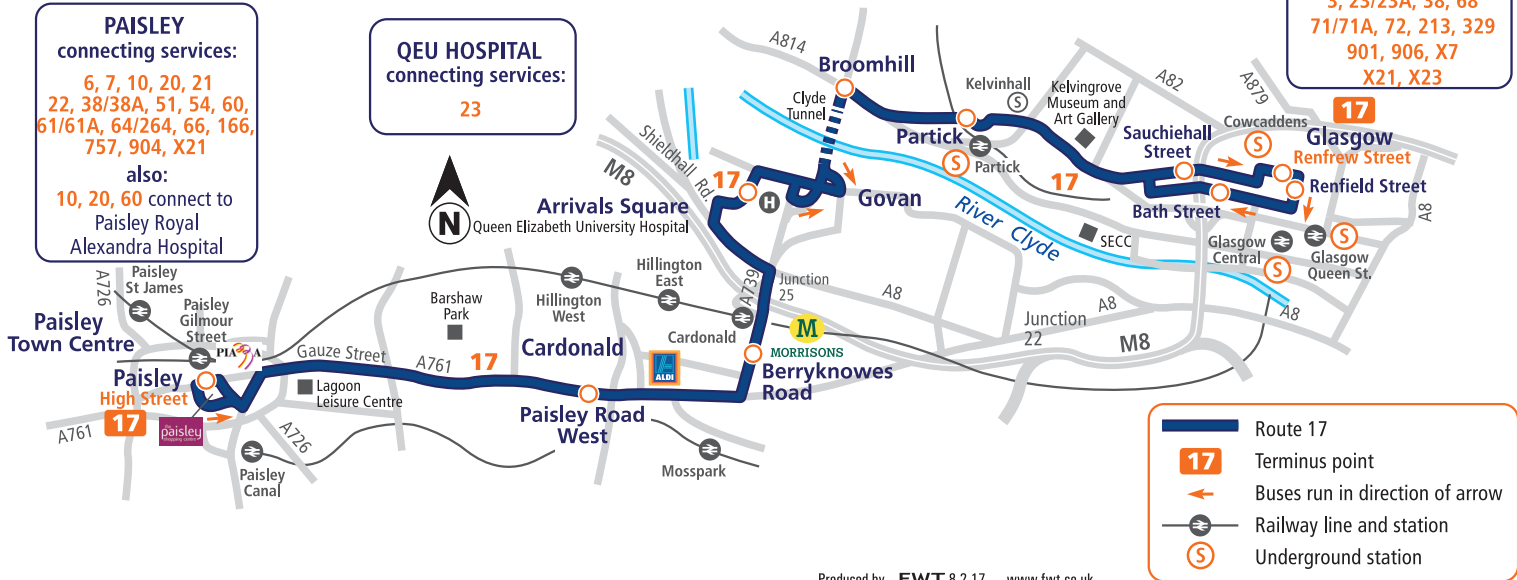

Service No.	17	17	17	17
Witherspoon Street	17.27	17.57	18.27	18.57
<b>Paisley, Piazza Centre</b>	17.30	18.00	18.30	19.00
Hillington Road South	17.45	18.15	18.42	19.12
<b>QEUH </b>	18.01	18.31	18.54	19.24
Dumbarton Road (opp bus station)	18.11	18.41	19.04	19.34
Kelvingrove Art Galleries	18.16	18.46	19.09	19.39
<b>Glasgow, Renfrew Street</b>	18.26	18.56	19.18	19.48

Service No.	17	17	17	17	17	17	17
<b>Glasgow, Renfield St</b>	17.00	17.30	18.00	18.30	19.00	19.30	20.00
Kelvingrove Art Galleries	17.10	17.40	18.10	18.40	19.10	19.40	20.09
Partick Interchange	17.16	17.46	18.16	18.46	19.16	19.46	20.15
<b>QEUH </b>	17.30	18.00	18.30	18.56	19.26	19.56	20.25
Hillington Road South	17.45	18.15	18.45	19.06	19.36	20.06	20.35
<b>Paisley, Opp Piazza Centre</b>	18.02	18.34	19.04	19.21	19.48	20.18	20.46
Paisley, High Street	18.04	18.36	19.06	19.22	19.49	20.19	20.47
Fulbar Road	18.09	18.41	19.11	19.27	19.54	20.24	20.52
Elderslie, Wallace Monument	18.11	18.43	19.13	19.29	19.56	20.26	20.54
<b>Beith Road after Thorn</b>	18.13	18.45	19.15	19.31	19.58	20.28	20.56
Johnstone Depot	18.16	18.48	19.18	19.34	20.01	20.31	20.59

**Paisley to Glasgow via Queen Elizabeth University Hospital and Partick**

**PAISLEY**  
connecting services:

6, 7, 10, 20, 21  
22, 38/38A, 51, 54, 60,  
61/61A, 64/264, 66, 166,  
757, 904, X21

also:

10, 20, 60 connect to  
Paisley Royal  
Alexandra Hospital

**QEU HOSPITAL**  
connecting services:

23

**GLASGOW**  
connecting services:  
3, 23/23A, 38, 68  
71/71A, 72, 213, 329  
901, 906, X7  
X21, X23

- Route 17
- Terminus point
- Buses run in direction of arrow
- Railway line and station
- Underground station