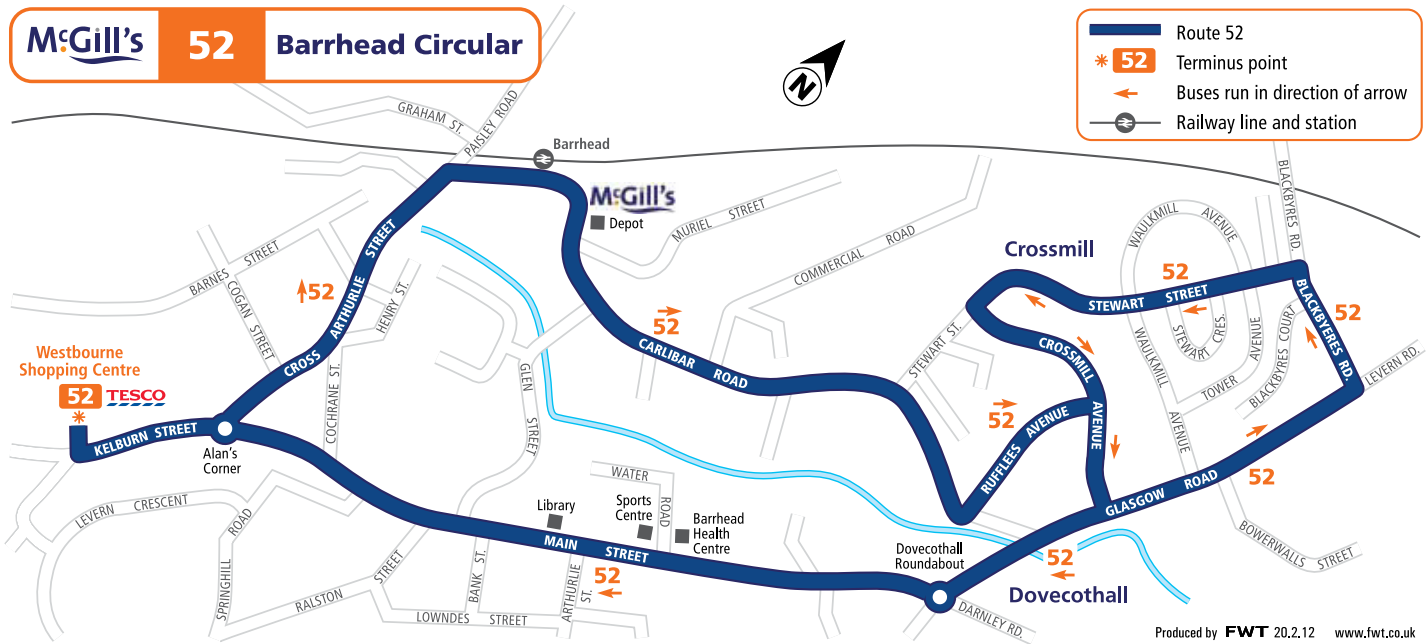

Code	NS										NS
Service No.	52	52	52	52	52	52	52	52	52	52	52
Stewart Street	14.20	14.40	15.00	15.20	15.40	16.00	16.20	16.40	17.10		
Barrhead, Main Street	14.24	14.44	15.04	15.24	15.44	16.04	16.24	16.44	17.14		
Barrhead Tesco 	14.28	14.48	15.08	15.28	15.48	16.08	16.28	16.48	17.18		
Barrhead Centre	14.31	14.51	15.11	15.31	15.51	16.11	16.31	16.51	17.21		
Barrhead Station 	14.32	14.52	15.12	15.32	15.52	16.12	16.32	16.52	17.22		
Ruffles Avenue	14.35	14.55	15.15	15.35	15.55	16.15	16.35	16.55	17.25		
Stewart Street	14.38	14.58	15.18	15.38	15.58	16.18	16.38	16.58	17.28		

CODE:

- NS** This journey does not operate on Saturdays
- S** This journey operates Saturdays only
- SC** Only operates on school days
- H** Only operates during school holidays

McGill's

52

Barrhead Circular

- Route 52
- * 52 Terminus point
- ← Buses run in direction of arrow
- ⊕ Railway line and station

GET IN TOUCH

-  enquiries@mcgillsbuses.co.uk
-  08000 51 56 51
Monday-Friday 7am - 6pm
Saturday 10am - 6pm
Sunday closed
-  99 Earnhill Road, Greenock PA16 0EQ
-  www.mcgillsbuses.co.uk
-  @Buses_McGills
-  /McGillsBuses1