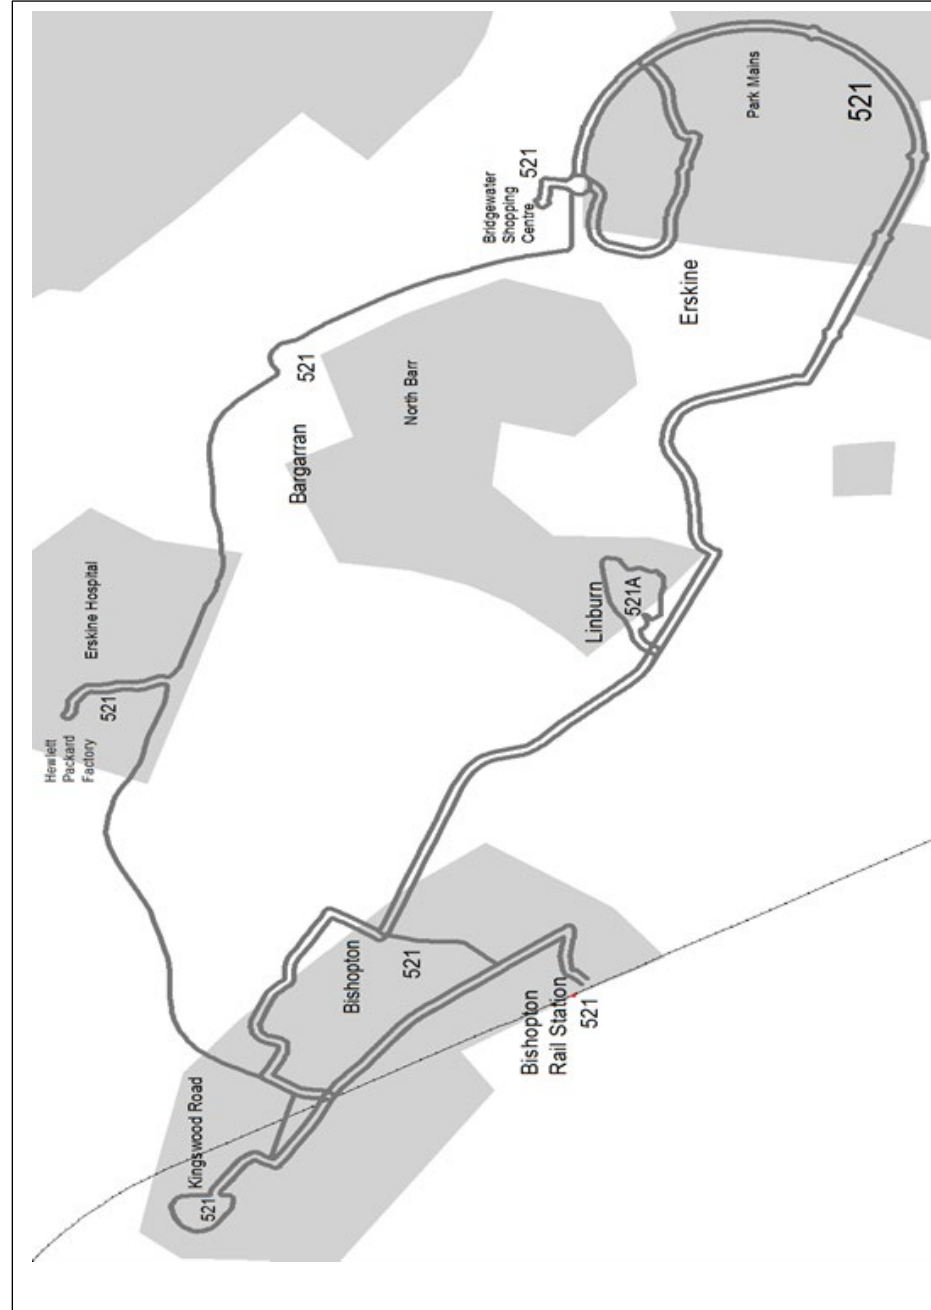

Fare table service 521	
Adult single fares £	Child Single Fares (from 5th to 16th birthday)
Children under school age travel free Childs single fares at half the adult fare rounded up to the next 5 pence	
Service 521	
Bridgewater Shopping Centre	
1.45 Mains Drive	
1.45 1.45 Barrhill	
1.85 1.45 1.10 Linburn	
1.85 1.65 1.45 1.35 HP Factory	
2.10 1.85 1.85 1.45 1.35 Ferry Road	
1.85 1.85 1.45 1.45 1.35 Kingston Road	
2.10 2.10 1.85 1.85 1.65 1.45 1.45 Bishopston Station	
FARES ARE CORRECT AT TIME OF PRINT - MAY BE SUBJECT TO CHANGE	

Route Service 521A: From **Bishopton Rail Station** via Station Road, Greenock Road, Lyle Crescent, Kingswood Road, Lyle Crescent, Old Greenock Road, Ferry Road, Bruce Road, Stuart Road, Kingston Road, Old Greenock Road, Linburn Road, Lubnaig Drive, Lomond Place, Linnhe Place, Linburn Road, Old Greenock Road, Barrhill Road, Old Greenock Road, Parkway, Newshot Drive, Mains Drive, Mains Hill, Kilpatrick Drive to **Bridgewater Shopping Centre**.