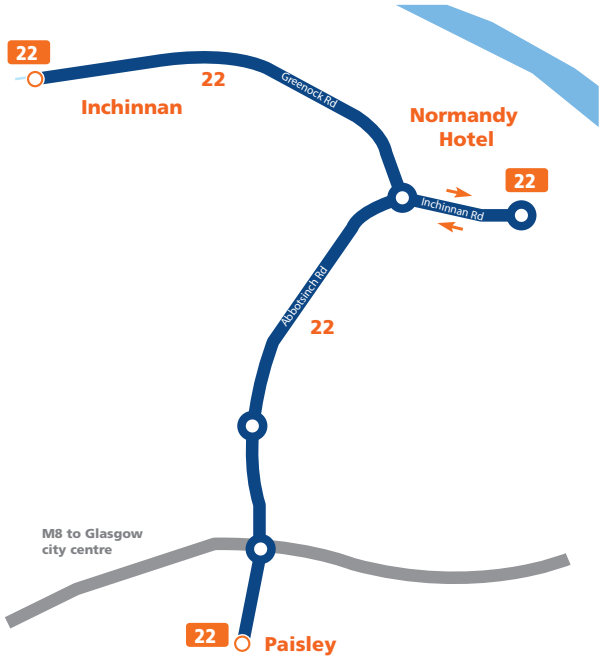

SERVICE 22 The 22 will not serve Newmains, Renfrew or Renfrew Rd, Paisley and will operate from Erskine and Inchninan to Paisley via Abbotsinch Rd and Love Street also serving Kirklandneuk at the Normandy Hotel turning at the roundabout at Renfrew Football Club. Connecting journeys to Renfrew can be made on services 21 and 26 from Paisley.

GOCONTACTLESS

Buy your single, return and all-day tickets* with your **contactless** credit or debit card and Apple or Android pay, up to the value of £30.