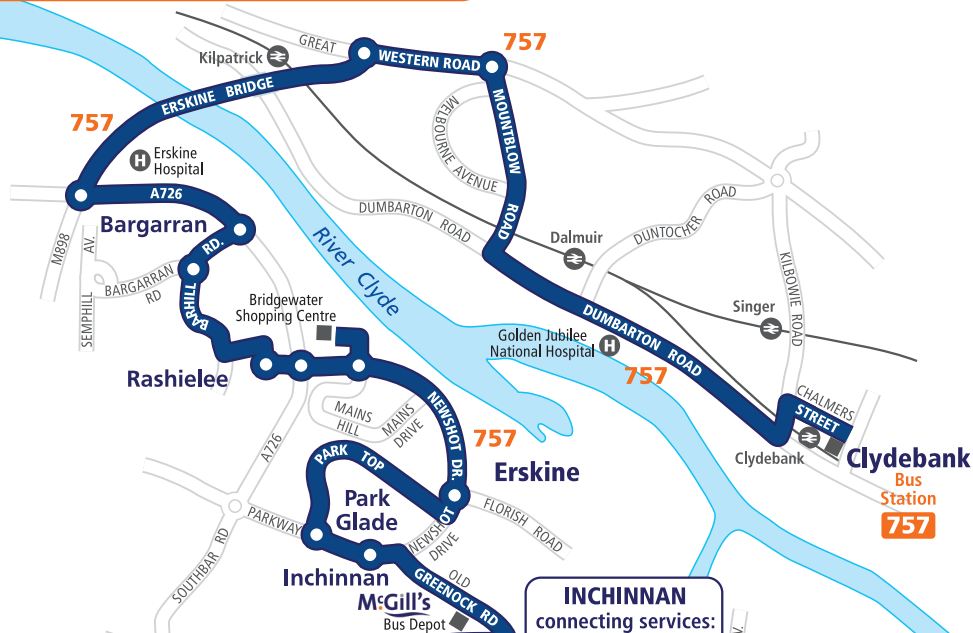

Journeys marked in orange are operated by McGill's on behalf of SPT

Clydebank Bus Station - Paisley via Erskine, Inchinnan Business Park & Glasgow Airport

757

SUNDAY from 1st Nov 2020

Service No.	757	757	757	757	757	757	757	757	757	757	757	757	757	757	757	757	757	757	757
Clydebank Bus Station	-	07.00	08.00	09.00	10.00	11.00	12.00	13.00	14.00	15.00	16.00	17.00	18.00	19.00	20.00	21.00	22.00	23.00	-
Dalmuir Post Office	-	07.06	08.06	09.06	10.06	11.06	12.06	13.06	14.06	15.06	16.06	17.06	18.06	19.06	20.06	21.06	22.06	23.06	-
Erskine Hospital	-	07.14	08.14	09.14	10.14	11.14	12.14	13.14	14.14	15.14	16.14	17.14	18.14	19.14	20.14	21.14	22.14	23.14	-
Erskine, Bargarran	-	07.17	08.17	09.17	10.17	11.17	12.17	13.17	14.17	15.17	16.17	17.17	18.17	19.17	20.17	21.17	22.17	23.17	23.39
Bridgewater Shopping Centre	-	07.23	08.23	09.23	10.23	11.23	12.23	13.23	14.23	15.23	16.23	17.23	18.23	19.23	20.23	21.23	22.23	23.20	23.42
Park Top	-	07.27	08.27	09.27	10.27	11.27	12.27	13.27	14.27	15.27	16.27	17.27	18.27	19.27	20.27	21.27	22.27	23.23	23.45
Inchinnan Depot	06.37	07.33	08.33	09.33	10.33	11.33	12.33	13.33	14.33	15.33	16.33	17.33	18.33	19.33	20.33	21.33	22.33	23.27	23.49
Inchinnan Business Park	06.41	07.37	08.37	09.37	10.37	11.37	12.37	13.37	14.37	15.37	16.37	17.37	18.37	19.37	20.37	21.37	22.37	-	-
Glasgow Airport	06.49	07.45	08.45	09.45	10.45	11.45	12.45	13.45	14.45	15.45	16.45	17.45	18.45	19.45	20.45	21.45	22.45	-	-
Paisley, Central Road 	06.58	07.54	08.54	09.54	10.54	11.54	12.54	13.54	14.54	15.54	16.54	17.54	18.54	19.54	20.54	21.54	22.54	-	-

Journeys marked in orange are operated by McGill's on behalf of SPT

McGill's

757

Clydebank to Paisley
via Glasgow Airport and Erskine

CLYDEBANK
connecting services:
81/81A/81B, X22

INCHINNAN
connecting services: