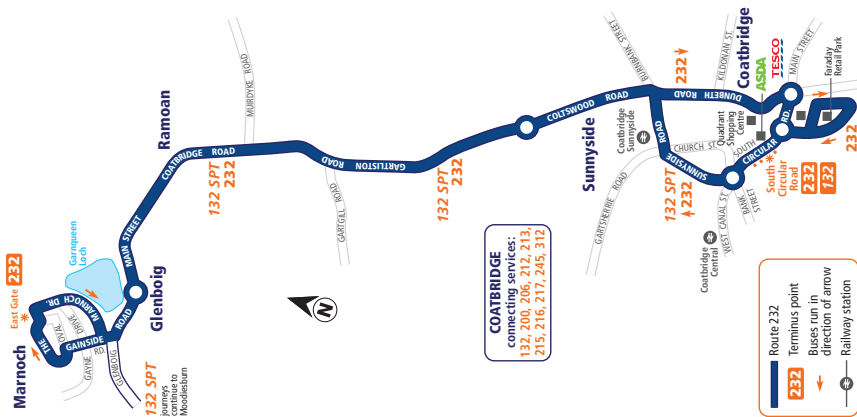

Moodiesburn - Coatbridge via Glenboig

132

26

SUNDAY

Service No.	SPT	SPT	SPT	SPT
Moodiesburn, Gartferry Road	08.07	09.07	22.07	23.07
Chryston, Main Street	08.11	09.11	22.11	23.11
Muirhead, Station Road	08.13	09.13	22.13	23.13
Gartcosh Memorial	08.17	09.17	22.17	-
Glenboig, Main St	08.21	09.21	22.21	-
Coatbridge, South Circular Road	08.30	09.30	22.30	-

Service No.	SPT	SPT	SPT	SPT
Coatbridge South Circular Road	07.40	08.40	21.40	22.40
Glenboig, Main St	07.49	08.49	21.49	22.49
Gartcosh Memorial	07.53	08.53	21.53	22.53
Muirhead, Station Road	07.57	08.57	21.57	22.57
Moodiesburn, Crossroads	08.00	09.00	22.00	23.00
Moodiesburn, Mossvale Terrace	08.02	09.02	22.02	23.02
Moodiesburn, Glenmanor Avenue	08.04	09.04	22.04	23.04
Moodiesburn, Gartferry Road	08.07	09.07	22.07	23.07

Code: SPT - Operated on behalf of SPT

For Monday - Saturday service from Moodiesburn and Muirhead see 245 on pages 27-28.

McGill's
Coatbridge to Glenboig
232