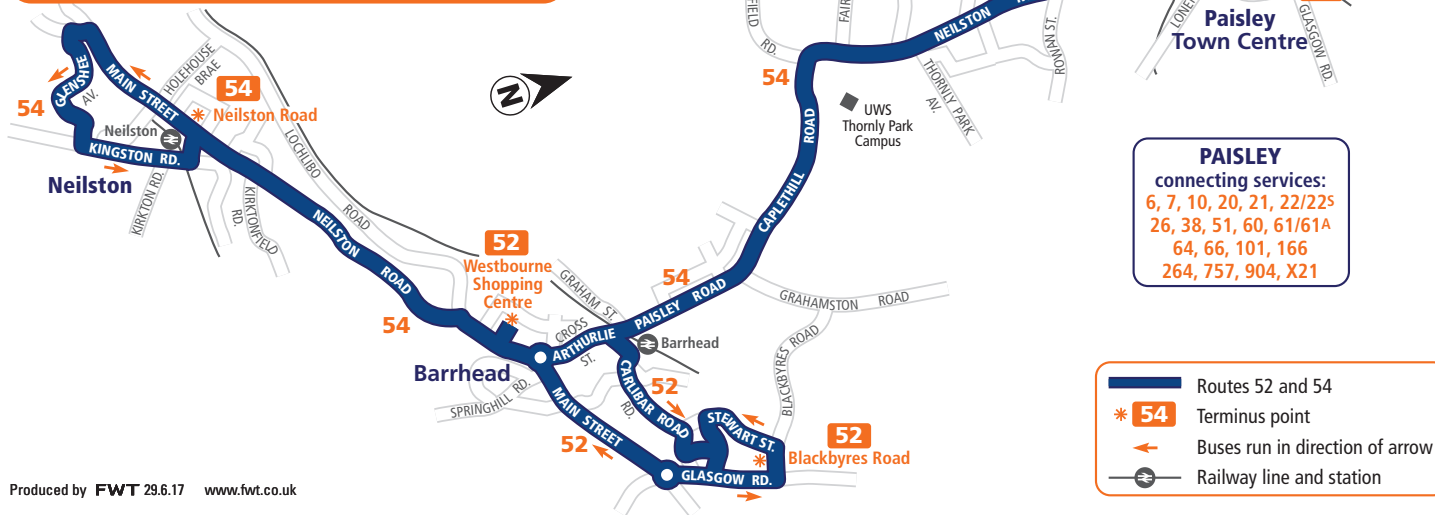

MONDAY – SATURDAY from 17 July 2017

Service No.	54	54	54	54	54	54	54		54	54	54	54	54	54	54	54	54	54	54	54	54
Neilston, Glenshee Avenue	06.25	06.45	07.05	07.22	07.42	08.02	08.22	Then every 20 mins until	16.02	16.22	16.42	17.02	17.22	17.42	18.02	18.22	18.42	19.02	19.22	19.42	20.02
Neilston, Main Street	06.30	06.50	07.10	07.27	07.47	08.07	08.27		16.07	16.27	16.47	17.07	17.27	17.47	18.07	18.27	18.47	19.07	19.25	19.45	20.05
Barrhead Centre	06.38	06.58	07.18	07.36	07.56	08.16	08.36		16.16	16.36	16.56	17.16	17.36	17.56	18.16	18.36	18.56	19.16	19.30	19.50	20.10
Barrhead Station 	06.41	07.01	07.21	07.39	07.59	08.19	08.39		16.19	16.39	16.59	17.19	17.39	17.59	18.19	18.39	18.59	19.19	19.31	19.51	20.11
Neilston Road opp Co-op	06.49	07.09	07.29	07.47	08.07	08.27	08.47		16.27	16.47	17.07	17.27	17.47	18.07	18.27	18.47	19.07	19.27	-	-	-
Paisley, Bridge Street	06.52	07.12	07.32	07.52	08.12	08.32	08.52		16.32	16.52	17.12	17.32	17.52	18.12	18.32	18.52	19.12	19.32	-	-	-
Paisley, Gauze Street	06.54	07.14	07.34	07.54	08.14	08.34	08.54	16.34	16.54	17.14	17.34	17.54	18.14	18.34	18.54	19.14	19.34	-	-	-	

SUNDAY from 23 July 2017

Service No.	54	54	54	54	54	54	54	54	54
Neilston, Glenshee Avenue	-	10.05	11.05	12.05	13.05	14.05	15.05	16.05	17.05
Neilston, Main Street	-	10.10	11.10	12.10	13.10	14.10	15.10	16.10	17.10
Barrhead Centre	-	10.19	11.19	12.19	13.19	14.19	15.19	16.19	17.19
Barrhead Station ➡	09.22	10.22	11.22	12.22	13.22	14.22	15.22	16.22	17.22
Neilston Road opp Co-op	09.30	10.30	11.30	12.30	13.30	14.30	15.30	16.30	17.30
Paisley, Bridge Street	09.35	10.35	11.35	12.35	13.35	14.35	15.35	16.35	17.35
Paisley, Gauze Street	09.37	10.37	11.37	12.37	13.37	14.37	15.37	16.37	17.37

Sign up for your **FREE** GoSmart card today at www.mcgillsbuses.co.uk

08000 51 56 51

McGill's

52

Barrhead Circular

54

Neilston to Paisley
via Barrhead

Great Value Fares on the...