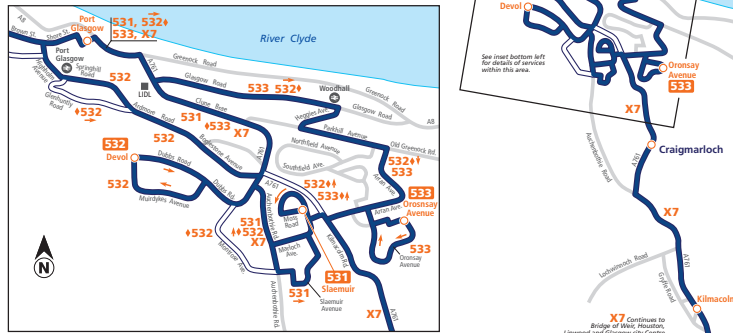

Oronsay Avenue - Greenock via Port Glasgow Bus Station

533

17

SUNDAY from 16th April 2017

Service No.	533	533	533	533	533	533	533	533	533	533	533	533	533
Oronsay Avenue	09.46	10.46	11.46	12.46	13.46	14.46	15.46	16.46	17.46	18.46	19.46	20.46	21.46
Woodhall Station ➡	09.52	10.52	11.52	12.52	13.52	14.52	15.52	16.52	17.52	18.52	19.52	20.52	21.52
Port Glasgow, Church Street	09.57	10.57	11.57	12.57	13.57	14.57	15.57	16.57	17.57	18.57	19.57	20.57	21.57
Tesco, Container Way	10.07	11.07	12.07	13.07	14.07	15.07	16.07	17.07	18.07	19.07	20.07	21.07	22.07
Greenock, Nicolson Street	10.11	11.11	12.11	13.11	14.11	15.11	16.11	17.11	18.11	19.11	20.11	21.11	22.11

Service No.	533	533	533	533	533	533	533	533	533	533	533	533	533
Greenock, Kilblain Street	09.15	10.15	11.15	12.15	13.15	14.15	15.15	16.15	17.15	18.15	19.15	20.15	21.15
Port Glasgow, Church Street	09.27	10.27	11.27	12.27	13.27	14.27	15.27	16.27	17.27	18.27	19.27	20.27	21.27
Woodhall Station ➡	09.33	10.33	11.33	12.33	13.33	14.33	15.33	16.33	17.33	18.33	19.33	20.33	21.33
Oronsay Avenue	09.41	10.41	11.41	12.41	13.41	14.41	15.41	16.41	17.41	18.41	19.41	20.41	21.41

Port Glasgow Industrial Estate - Larkfield via Inverclyde Royal Hospital

535

MONDAY - FRIDAY

Code	NSSu
Service No.	535
Muirdykes Avenue	06.05
Marloch Avenue	06.09
Oronsay Avenue	06.13
Port Glasgow, Church Street	06.25
Gibshill	06.28
Main Road	06.30
Belville Street	06.33
Greenock Town Centre	06.38
Inverclyde Royal Hospital H	06.48
Larkfield Road	06.52

Code

NSSu Does not operate Saturday and Sunday.

Service 535 On New Year's Day plus 2nd January and Christmas Day plus Boxing Day there will be no service. On Easter Monday, Mayday, Spring Bank Holiday, Greenock Fair Monday and Greenock September Weekend Monday there will be no service.

McGill's

go!smart

McGill's GoSmart card is the flexible and convenient way to pay for your travel. Simply add your GoZone ticket to your card online, and activate next time you travel.

SIMPLY TAP & GO!

Sign up for your **FREE** GoSmart card today at www.mcgillsbuses.co.uk