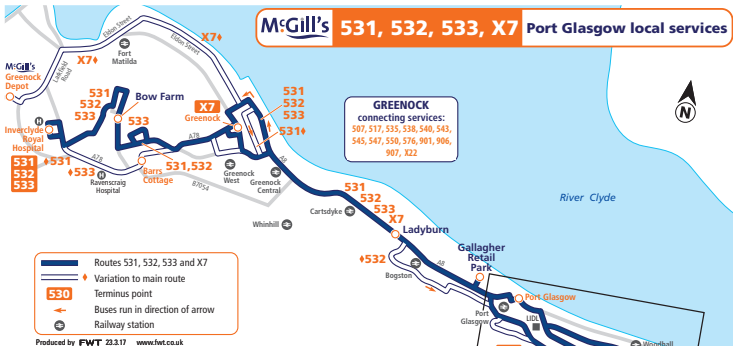

Oronsay Avenue - Greenock via Port Glasgow Bus Station

533

17

SUNDAY from 16th April 2017

Service No.	533	533	533	533	533	533	533	533	533	533	533	533	533
Oronsay Avenue	09.46	10.46	11.46	12.46	13.46	14.46	15.46	16.46	17.46	18.46	19.46	20.46	21.46
Woodhall Station ➡	09.52	10.52	11.52	12.52	13.52	14.52	15.52	16.52	17.52	18.52	19.52	20.52	21.52
Port Glasgow, Church Street	09.57	10.57	11.57	12.57	13.57	14.57	15.57	16.57	17.57	18.57	19.57	20.57	21.57
Tesco, Container Way	10.07	11.07	12.07	13.07	14.07	15.07	16.07	17.07	18.07	19.07	20.07	21.07	22.07
Greenock, Nicolson Street	10.11	11.11	12.11	13.11	14.11	15.11	16.11	17.11	18.11	19.11	20.11	21.11	22.11

Service No.	533	533	533	533	533	533	533	533	533	533	533	533	533
Greenock, Kilblain Street	09.15	10.15	11.15	12.15	13.15	14.15	15.15	16.15	17.15	18.15	19.15	20.15	21.15
Port Glasgow, Church Street	09.27	10.27	11.27	12.27	13.27	14.27	15.27	16.27	17.27	18.27	19.27	20.27	21.27
Woodhall Station ➡	09.33	10.33	11.33	12.33	13.33	14.33	15.33	16.33	17.33	18.33	19.33	20.33	21.33
Oronsay Avenue	09.41	10.41	11.41	12.41	13.41	14.41	15.41	16.41	17.41	18.41	19.41	20.41	21.41

Port Glasgow Industrial Estate - Larkfield via Inverclyde Royal Hospital

535

MONDAY - FRIDAY

Code	NSSu
Service No.	535
Muirdykes Avenue	06.05
Marloch Avenue	06.09
Oronsay Avenue	06.13
Port Glasgow, Church Street	06.25
Gibshill	06.28
Main Road	06.30
Belville Street	06.33
Greenock Town Centre	06.38
Inverclyde Royal Hospital H	06.48
Larkfield Road	06.52

Code

NSSu Does not operate Saturday and Sunday.

Service 535 On New Year's Day plus 2nd January and Christmas Day plus Boxing Day there will be no service. On Easter Monday, Mayday, Spring Bank Holiday, Greenock Fair Monday and Greenock September Weekend Monday there will be no service.

McGill's

go!smart

McGill's GoSmart card is the flexible and convenient way to pay for your travel. Simply add your GoZone ticket to your card online, and activate next time you travel.

SIMPLY TAP & GO!

Sign up for your **FREE** GoSmart card today at www.mcgillsbuses.co.uk